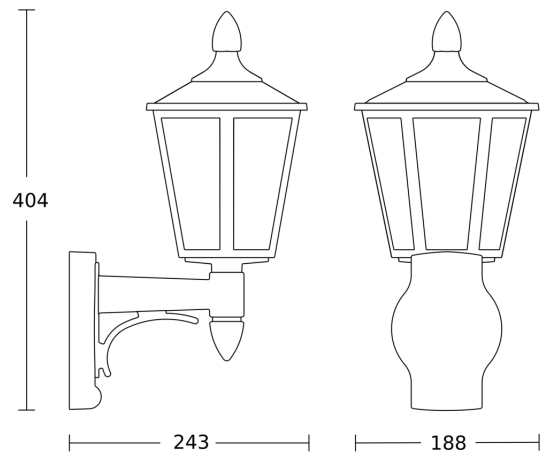

## Technical specifications

|   |   |                            |                              |
|---|---|----------------------------|------------------------------|
| Dimensions (L x W x H)                  | 243 x 188 x 404 mm  | Ambient temperature        | from -20 up to 40 °C         |
| With lamp                               | No  | Housing material           | Plastic                      |
| Manufacturer's Warranty                 | 3 years   | Cover material             | Plastic, transparent         |
| With remote control                     | No  | Mains power supply         | 230 – 240 V / 50 Hz          |
| Version                                 | white   | Output                     | 60 W                         |
| PU1, EAN                                | 4007841069186   | Mounting height max.       | 3,00 m                       |
| Application, place                      | Outdoors  | Photo-cell controller      | No                           |
| Application, room                       | outdoors, front door, courtyard & driveway, terrace / balcony, all round the building | Lamp                       | All-purpose lamp             |
| Colour                                  | white   | Base                       | E27                          |
| includes sheet of self-adhesive numbers | No  | Basic light level function | No                           |
| Installation site                       | wall  | Twilight setting TEACH     | No                           |
| Impact resistance                       | IK03  | Interconnection            | No                           |
| IP-rating                               | IP44  | Optimum mounting height    | 2 m                          |
|   |   | Product category           | Outdoor light without sensor |

## Detection Zone

Possible mounting height: -  
Orange: radial  
Black: tangential

## Dimension Drawing